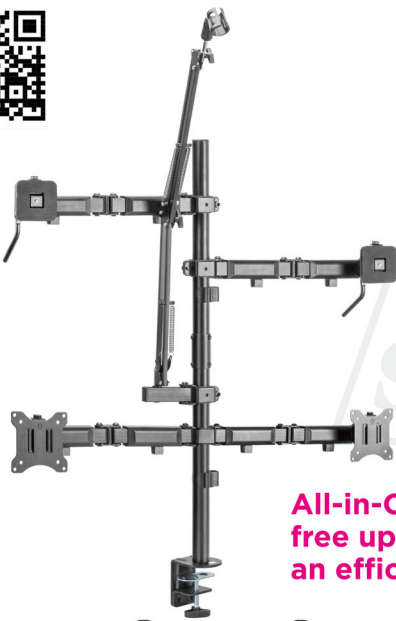

SH MDS10

ALL-IN-ONE STUDIO SETUP DESKTOP STAND

NOTE: Items shown mounted on stand not included.

All-in-One Design
free up desktop space to offer
an efficient coordinate

Screen Size
17"-32"

Weight Capacity
9kg/19.8lbs

Weight Capacity
7kg/15.4lbs

Weight Capacity
1kg/2.2lbs

Tilt Range
+70° ~ -70°

Swivel Range
+90° ~ -90°

Screen Rotation
360°

Cable Management

VESA Compatible
75x75 100x100

Thumb Screw
for convenient articulating control.

Tilt Function
adjusts and firmly holds accessories.

Positioning Handle
for one-handed adjustments.

Effortless Screen Tilt & Swiveling
firmly holds the monitor at the best viewing angle.