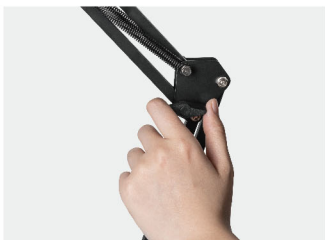

SH MDS10

ALL-IN-ONE STUDIO SETUP DESKTOP STAND

NOTE: Items shown mounted on stand not included.

All-in-One Design
free up desktop space to offer
an efficient coordinate

Screen Size
17"-32"

Weight Capacity
9kg/19.8lbs

Weight Capacity
7kg/15.4lbs

Weight Capacity
1kg/2.2lbs

Tilt Range
+70° ~ -70°

Swivel Range
+90° ~ -90°

Screen Rotation
360°

Cable Management

VESA Compatible
75x75 100x100

Thumb Screw
for convenient articulating control.

Tilt Function
adjusts and firmly holds accessories.

Positioning Handle
for one-handed adjustments.

Effortless Screen Tilt & Swiveling
firmly holds the monitor at the best viewing angle.