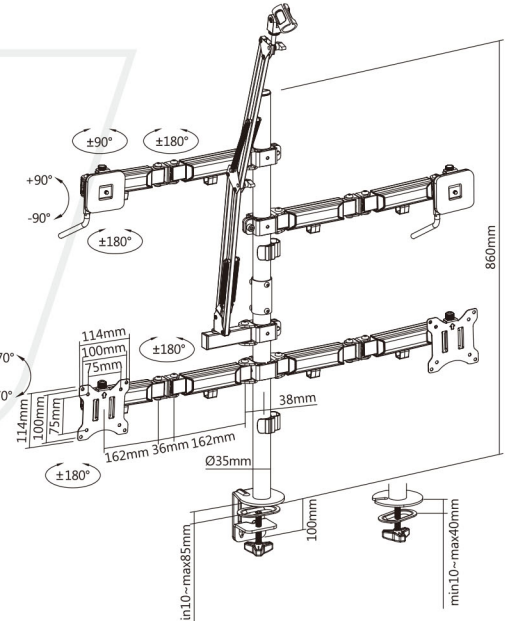

SH MDS10

ALL-IN-ONE STUDIO SETUP DESKTOP STAND

NOTE: Items shown mounted on stand not included.

All-in-One Design
free up desktop space to offer
an efficient coordinate

Screen Size
17"-32"

Weight Capacity
9kg/19.8lbs

Weight Capacity
7kg/15.4lbs

Weight Capacity
1kg/2.2lbs

Tilt Range
+70° ~ -70°

Swivel Range
+90° ~ -90°

Screen Rotation
360°

Cable Management

VESA Compatible
75x75 100x100

Thumb Screw
for convenient articulating control.

Tilt Function
adjusts and firmly holds accessories.

Positioning Handle
for one-handed adjustments.

Effortless Screen Tilt & Swiveling
firmly holds the monitor at the best viewing angle.